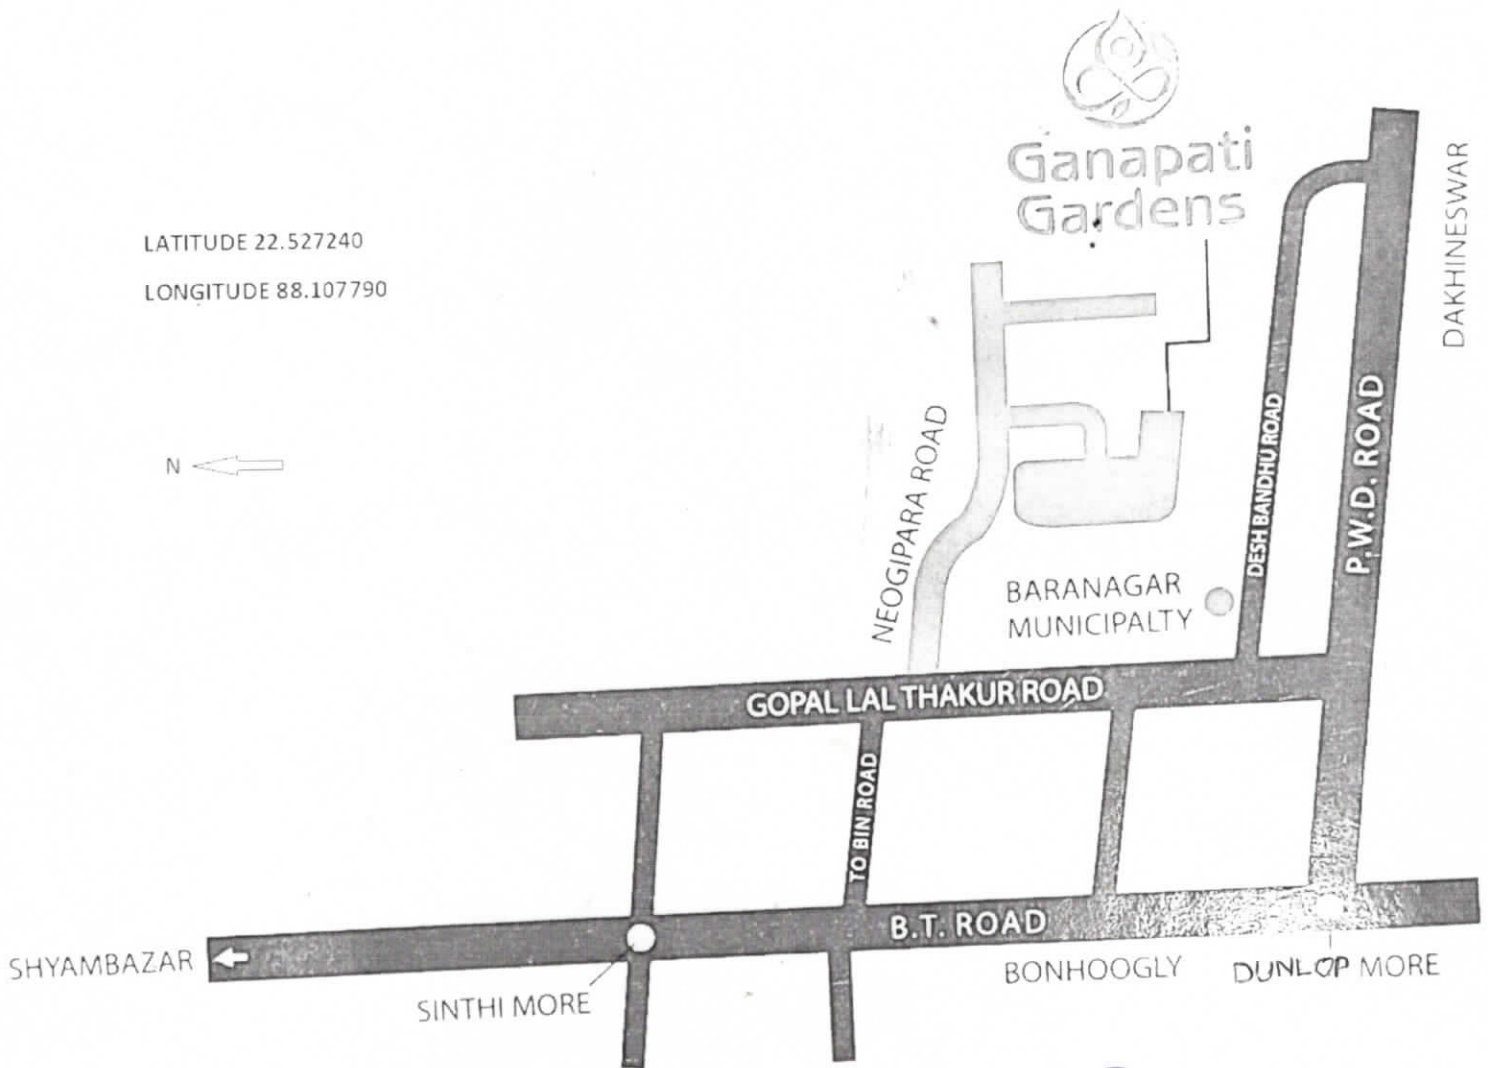

# Northland Construction

PROJECT ADDRESS: 10, MASJID PARA LANE, KOLKATA-36

LATITUDE 22.527240  
LONGITUDE 88.107790

North Land Construction  
*Colau Bisoi*  
Partner

North Land Construction  
*Colau Bisoi*  
Partner